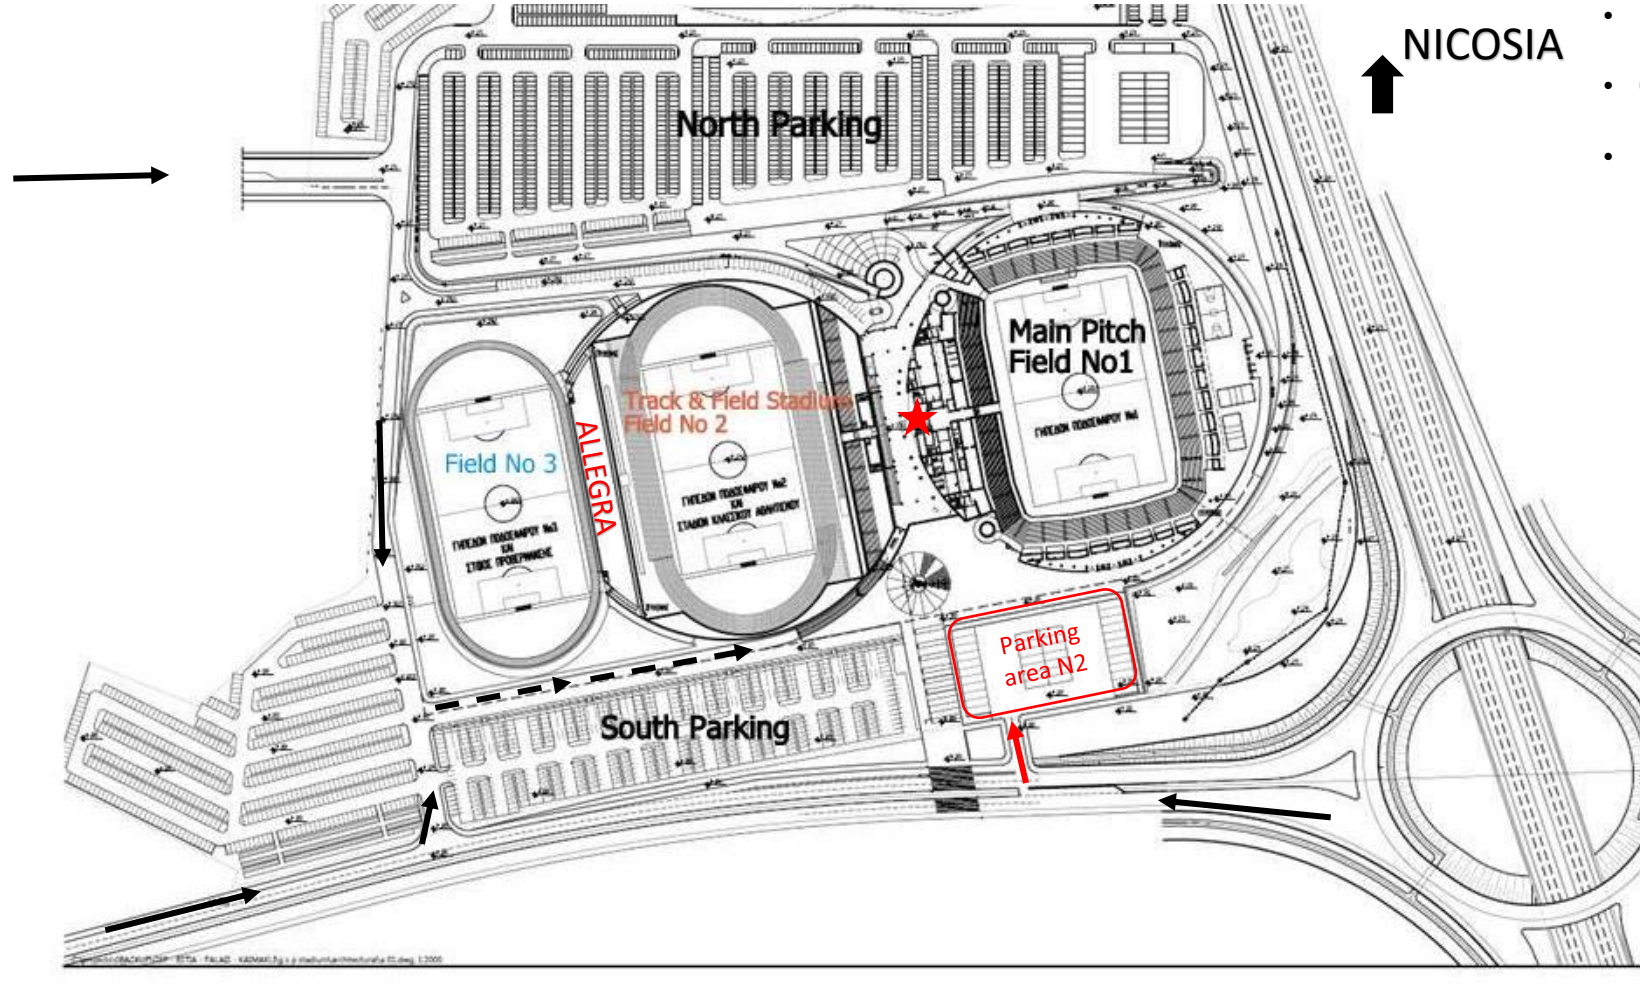

Εκλογές Δικηγορικού Συλλόγου

★ Main entrance

- GSP Conference Centre – level 0
- Executive Boxes entrance – level 0
- Executive Restaurant – level 1
- Conference Room – level -1
- Dressing Rooms Lobby – level -1

Orphanides
Traffic Lights

ROUNDABOUT

From
Limassol, Larnaca
& Paphos

ROUNDABOUT